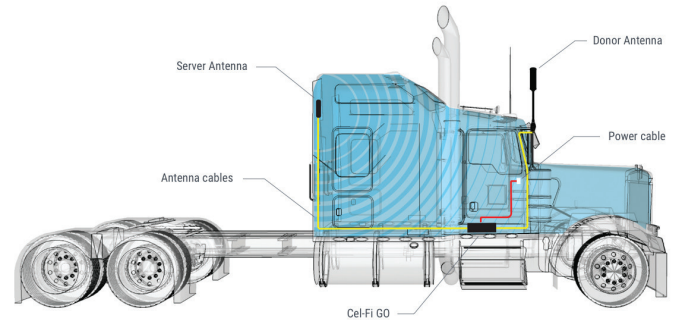

Mobile Phone Signal Repeater for Telstra 3G/4G (Mobile - Vehicle/Marine Vessel) 56MM-CFGM-T

Cel-Fi Go Telstra Mobile provides mobile signal amplification in vehicles (cars, trucks, caravans) or maritime vessels for low reception areas. Combined with an external antenna plus a vehicle, indoor wall, or ceiling mount omnidirectional antenna for even area coverage, so you no longer need to move to a particular spot to receive and make phone calls. In addition, the Cel-Fi Go repeater covers both 3G and 4G signals for mobile calls and data, allowing you to increase your data rate for uninterrupted browsing and streaming, provided an adequate signal is received from an external antenna.

Mobile Phone Signal Repeater for Telstra 3G/4G (Mobile - Vehicle/Marine Vessel) 56MM-CFGM-T

Cel-Fi Wave App

- Register and setup Cel-Fi Repeaters
- Dashboard information with Boost Strength indicator
- Change settings on repeaters
- Real-time data and metrics to assist to enhance performance
- Free Downloadable App

Mobile Installation

Typical Mobile Installs