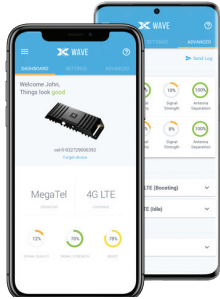

Mobile Phone Signal Repeater for Telstra 3G/4G (Mobile - Vehicle/Marine Vessel) 56MM-CFGM-T

Cel-Fi Go Telstra Mobile provides mobile signal amplification in vehicles (cars, trucks, caravans) or maritime vessels for low reception areas. Combined with an external antenna plus a vehicle, indoor wall, or ceiling mount omnidirectional antenna for even area coverage, so you no longer need to move to a particular spot to receive and make phone calls. In addition, the Cel-Fi Go repeater covers both 3G and 4G signals for mobile calls and data, allowing you to increase your data rate for uninterrupted browsing and streaming, provided an adequate signal is received from an external antenna.

Features and Benefits

- » Boost your mobile signal with up to 100dB of gain
- » Designed for mobile use in cars, trucks, caravans and maritime installations in private and commercial vessels
- » Approved by Telstra and is locked to Telstra network
- » Use with Cel-Fi WAVE Applications for mobile phones and tablets and PC for easy setup
- » Band selection button for quickly selecting best signal available
- » Plug and play easy setup

Mobile Phone Signal Repeater for Telstra 3G/4G (Mobile - Vehicle/Marine Vessel) 56MM-CFGM-T

Cel-Fi Wave App

- Register and setup Cel-Fi Repeaters
- Dashboard information with Boost Strength indicator
- Change settings on repeaters
- Real-time data and metrics to assist to enhance performance
- Free Downloadable App