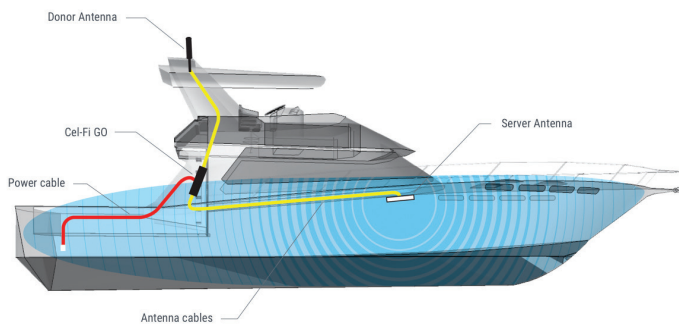

Mobile Installation

Typical Mobile Installs