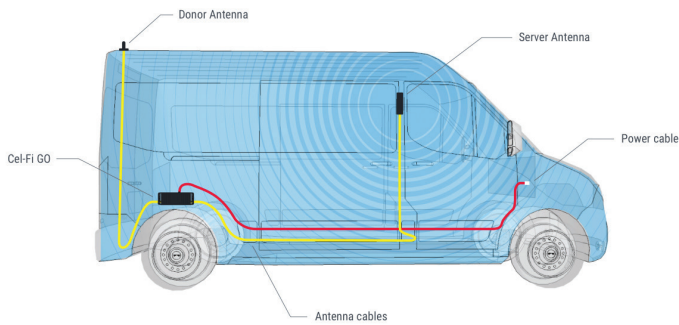

Mobile Installation

Typical Mobile Installs