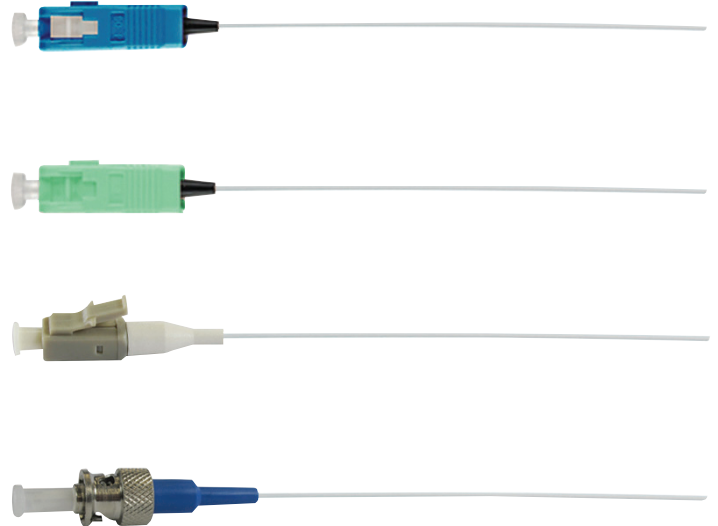

OS2 Pigtails are ideal for quickly splicing the required connector to your network. 9/125µm OS2 single-mode fibre optic patch cable is suitable for connecting 1G/10G/40G/100G Ethernet connections. It can also save space for your high-density cabling in data centres, enterprise networks, telecom rooms, server farms, cloud storage networks, and any place fibre patch cables are required.

Features and Benefits

- » Rainbow international standard coloured packs
- » ST, SC, SCA, LC, LCA and FCA individual 2m long pigtails for OS2 fibre
- » Crush and kink resistant
- » Precision connectors ensure consistent low loss
- » Flexible and abrasion-resistant LSZH (riser) jacket, durable for indoor use
- » Low smoke zero halogen

Product Code	Type	Colour	Length
20MM-PTS2SC-2	SC Simplex	1	2m
20MM-PTS2SC-2-6	SC Simplex	6	2m
20MM-PTS2SC-2-12	SC Simplex	12	2m
20MM-PTS2ST-2	ST Simplex	1	2m
20MM-PTS2ST-2-6	ST Simplex	6	2m
20MM-PTS2ST-2-12	ST Simplex	12	2m
20MM-PTS2LC-2	LC Simplex	1	2m
20MM-PTS2LC-2-6	LC Simplex	6	2m
20MM-PTS2LC-2-12	LC Simplex	12	2m
20MM-PTS2FCA-2	FC (Angle Polished) Simplex	1	2m
20MM-PTS2SCA-2	SC (Angle Polished) Simplex	1	2m
20MM-PTS2SCA-2-6	SC (Angle Polished) Simplex	6	2m
20MM-PTS2SCA-2-12	SC (Angle Polished) Simplex	12	2m
20MM-PTS2LCA-2	LC (Angle Polished) Simplex	1	2m
20MM-PTS2LCA-2-6	LC (Angle Polished) Simplex	6	2m
20MM-PTS2LCA-2-12	LC (Angle Polished) Simplex	12	2m